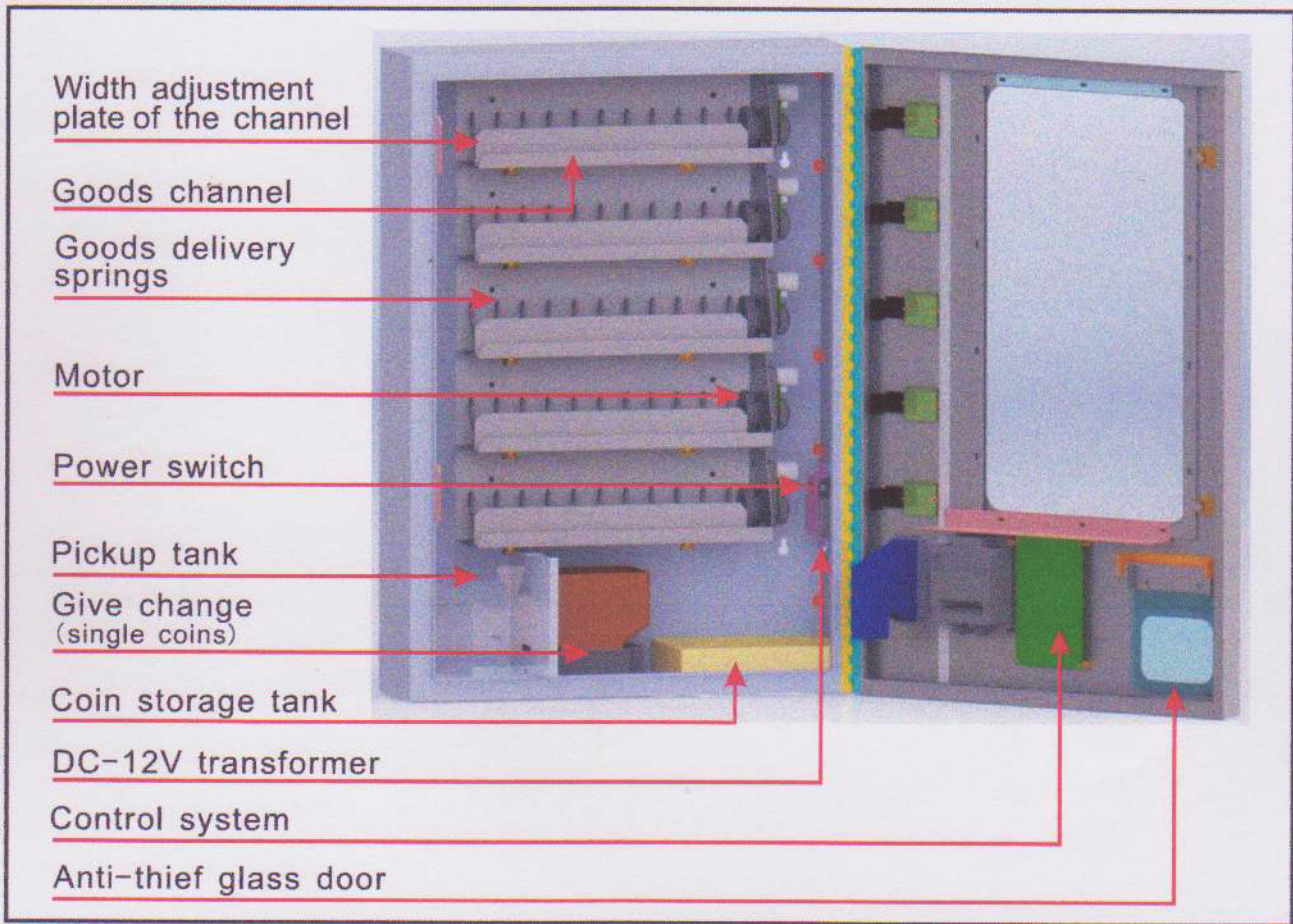

PKS-A parameter:

Power	Total power	Transformer	channels	Dimension of sales goods	Payment type	Dimension
Ac-110V 60Hz Ac-220V 50Hz	30W	DC-24V/2A	5	W:60mm-110mm D:3mm-50mm H:60mm-100mm	Coins + bills (bills for option)	W:550mm D:205mm H:850mm

PKS-A give change model internal structure: (option item)

PKS-A give change model parameter: (option item)

Power	Total power	Transformer	Channels	Dimension of sales goods	Payment type	Give change method	Dimension
Ac-110V 60Hz Ac-220V 50Hz	60W	DC-24V/2A	5	W:60mm-110mm D:3mm-50mm H:60mm-100mm	Coins+ Bills	Single currency× quantity	W:600mm D:205mm H:850mm